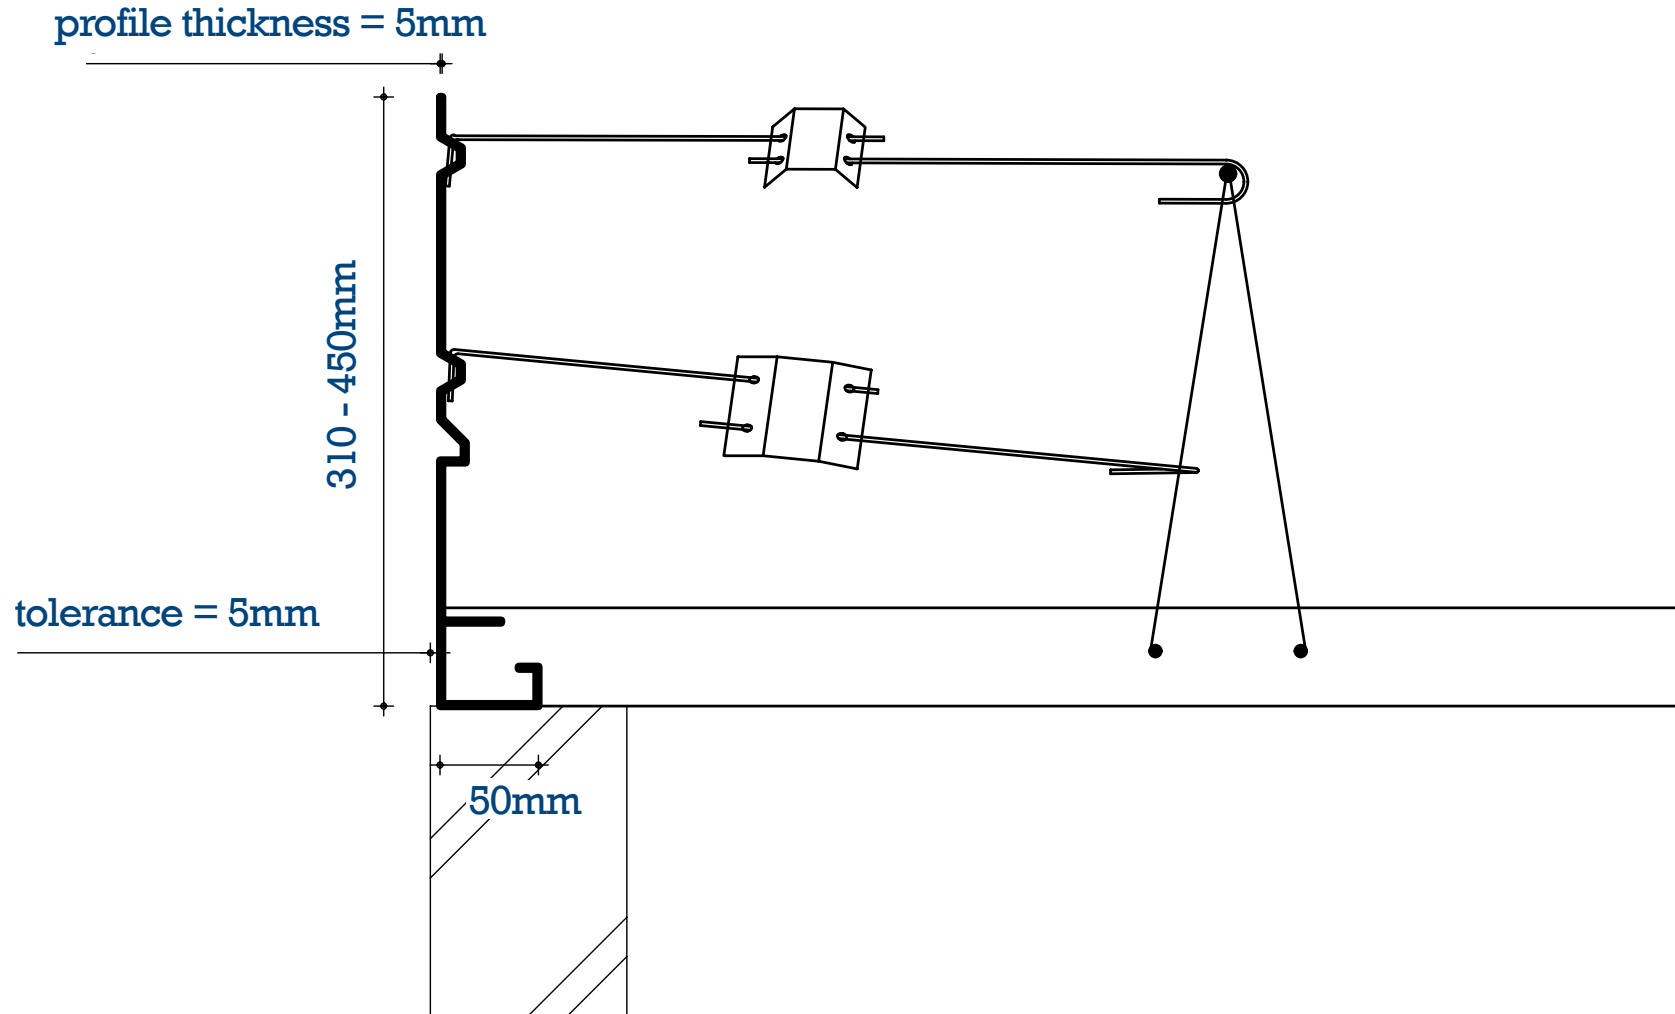

# LATTICE PLATE FLOOR WITH PEKSO-EDGE 200-300mm

[www.peksoprecast.co.uk](http://www.peksoprecast.co.uk)

Please note: in this detail the reinforcement has been omitted.

PEKSO  
PRECAST

# LATTICE PLATE FLOOR WITH PEKSO-EDGE 310-450mm

[www.peksoprecast.co.uk](http://www.peksoprecast.co.uk)

Please note: in this detail the reinforcement has been omitted.