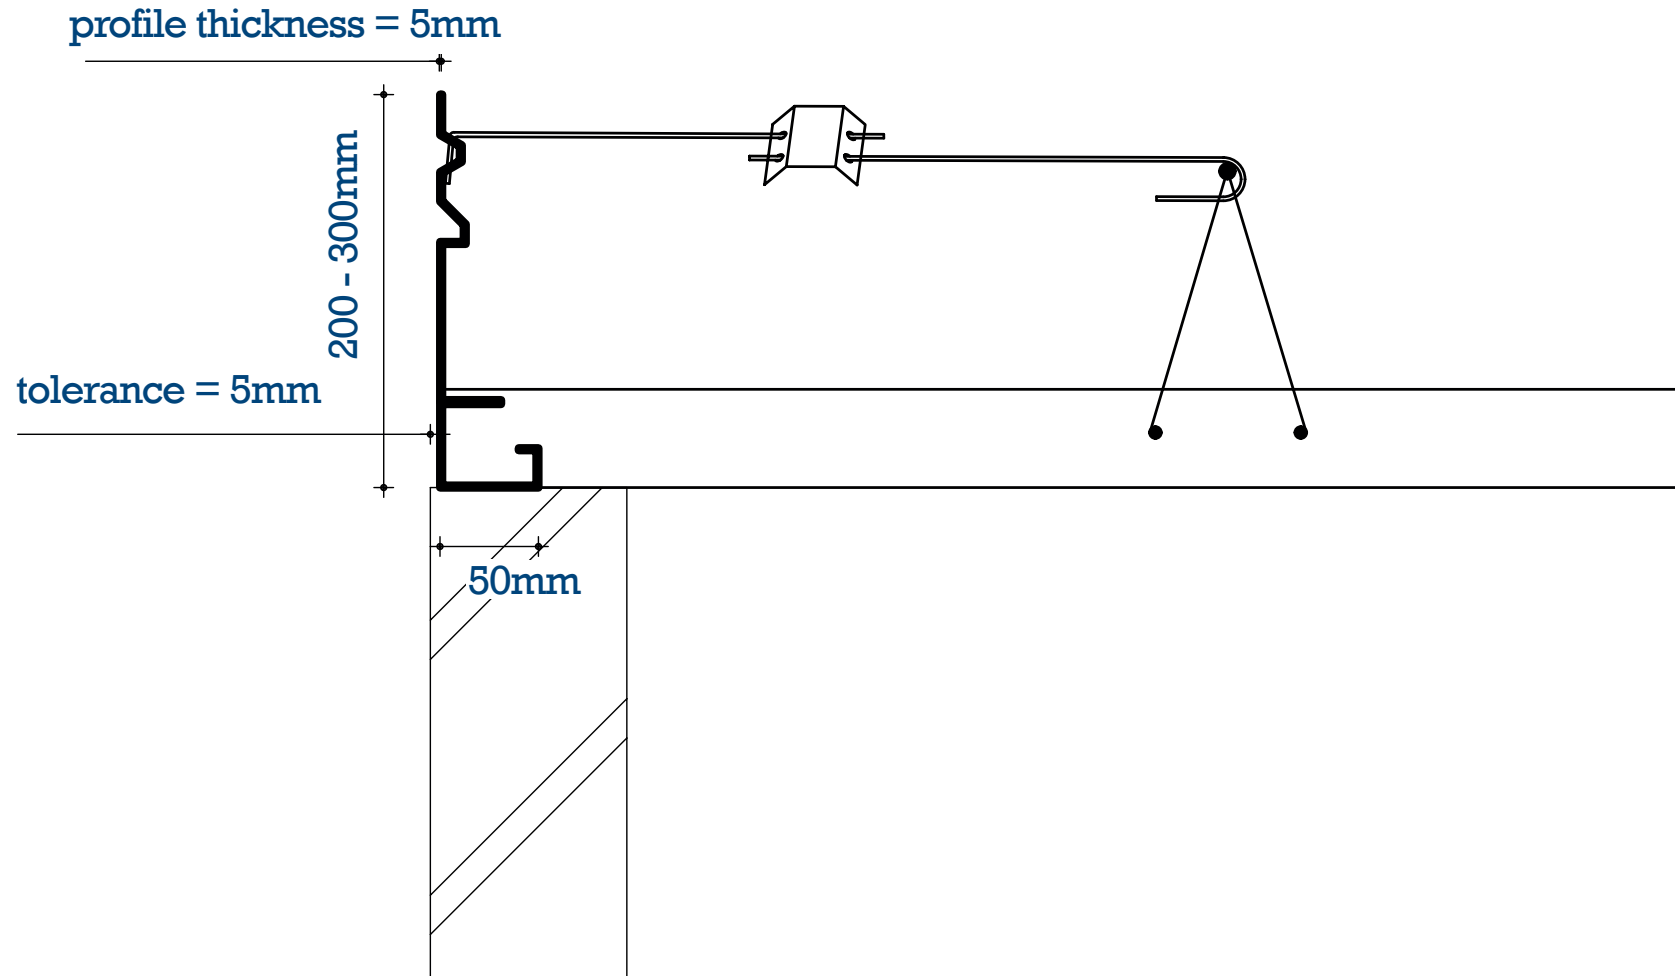

# LATTICE PLATE FLOOR WITH PEKSO-EDGE 200-300mm

[www.peksoprecast.co.uk](http://www.peksoprecast.co.uk)

Please note: in this detail the reinforcement has been omitted.

PEKSO  
PRECAST

# LATTICE PLATE FLOOR WITH PEKSO-EDGE 310-450mm

[www.peksoprecast.co.uk](http://www.peksoprecast.co.uk)

Please note: in this detail the reinforcement has been omitted.